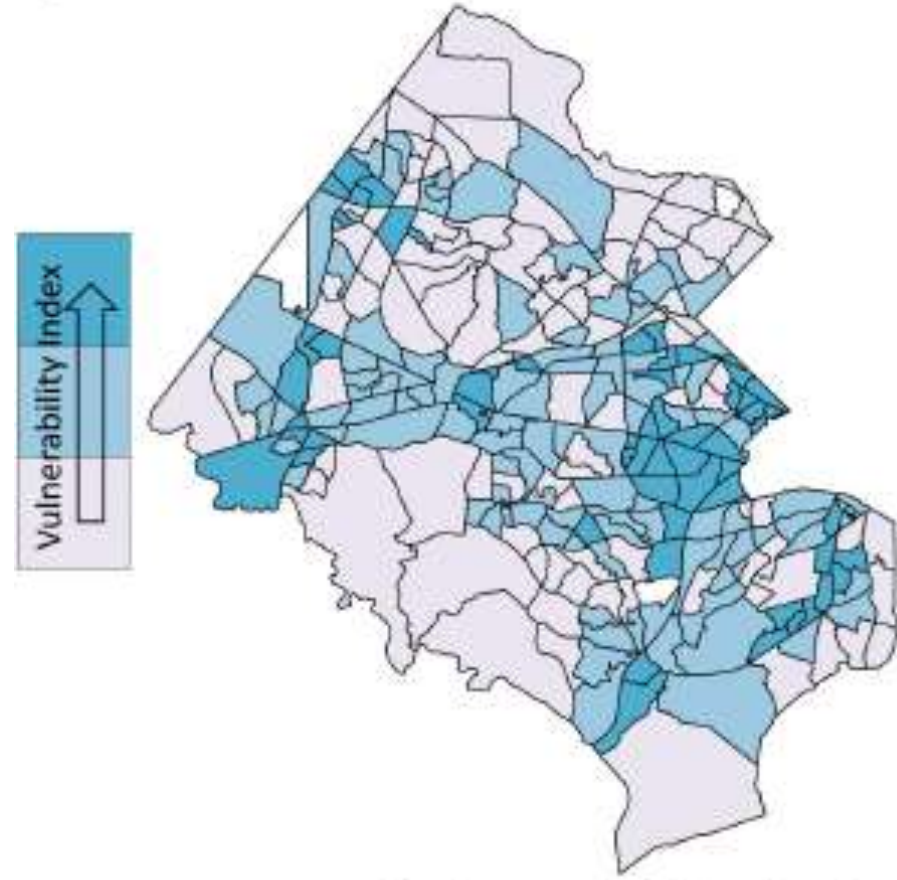

Plant Virginia Trees

Planting Prioritization Planning

Jim McGlone

Urban Forest Conservationist

Virginia Department of Forestry

Plantable Space

Tree Canopy Coverage

Vulnerability Index

Vulnerability Index

Tree Canopy Coverage

Vulnerability Index

Census Tract Counts

.25S+.25H+.25P+.25M

Tree Canopy Coverage

Vulnerability Index

Census Tract Counts

.10S+.30H+.30P+.30M

Tree Canopy Coverage

Vulnerability Index

Census Tract Counts

.20S+.40H+.40P

Tree Canopy Coverage

Vulnerability Index

Census Tract Counts

.20S+.40H+.40M

://maps.google.com/maps?ll=39.1500757,-77.0200106&hl=en&gl=US&mapdata=6129.915032730300199.6372&mapsize=110m111e1112h12&output=html&zoom=12