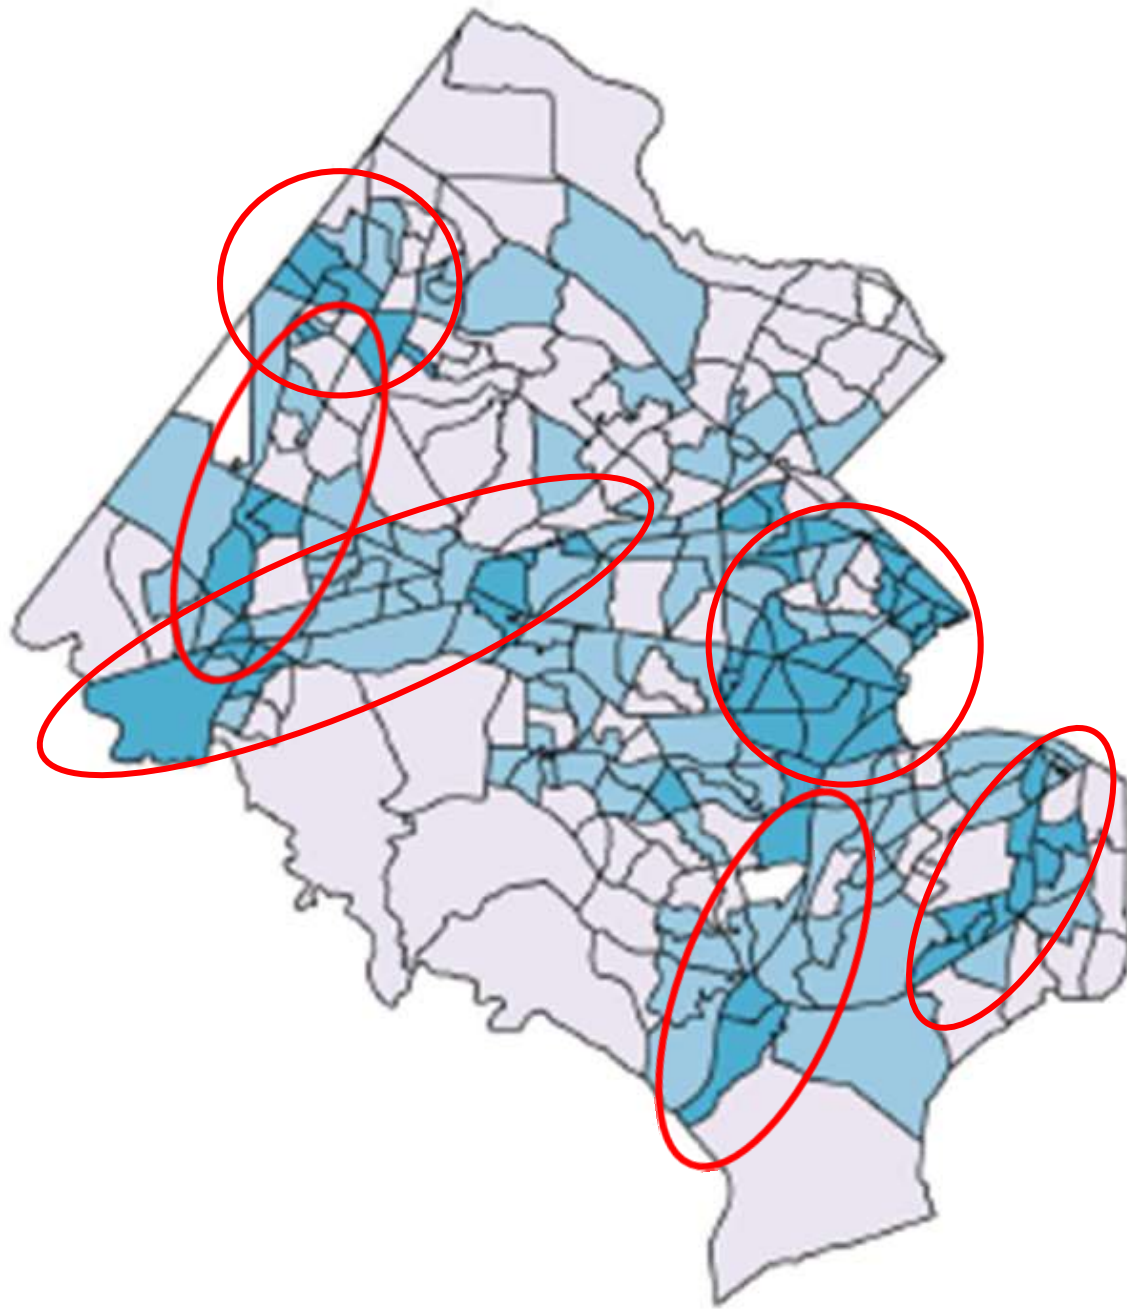

Plant Virginia Trees

Planting Prioritization Planning

Jim McGlone

Urban Forest Conservationist

Virginia Department of Forestry

Plantable Space

Tree Canopy Coverage

Vulnerability Index

Vulnerability Index

Tree Canopy Coverage

Vulnerability Index

Census Tract Counts

.25S+.25H+.25P+.25M

Tree Canopy Coverage

Vulnerability Index

Census Tract Counts

.10S+.30H+.30P+.30M

Tree Canopy Coverage

Vulnerability Index

Census Tract Counts

.20S+.40H+.40P

Tree Canopy Coverage

Vulnerability Index

Census Tract Counts

.20S+.40H+.40M

://maps.google.com/maps?ll=39.1500757,-77.0200106&hl=en&gl=US&mapdata=6129.915032730300199.6372&mapsize=110m111e1112h12&output=html&zoom=12