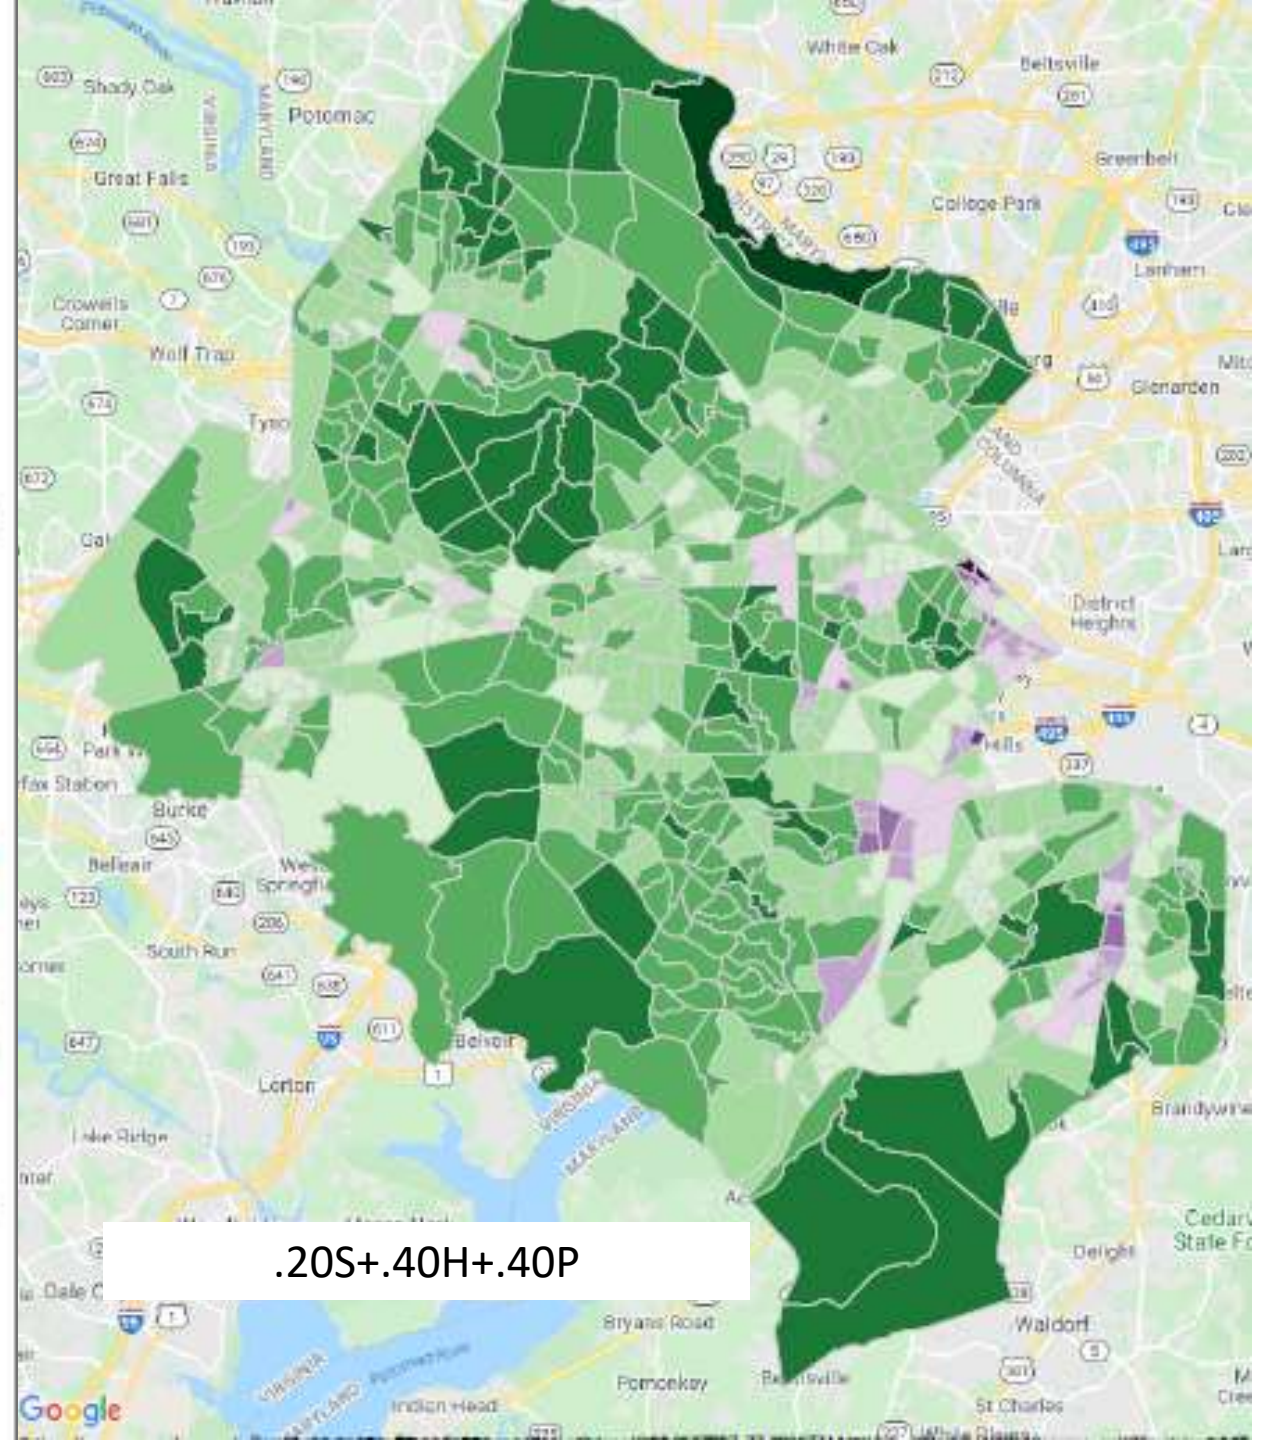

Vulnerability Index

Tree Canopy Coverage

Vulnerability Index

Census Tract Counts

.25S+.25H+.25P+.25M

Tree Canopy Coverage

Vulnerability Index

Census Tract Counts

.10S+.30H+.30P+.30M

Tree Canopy Coverage

Vulnerability Index

Census Tract Counts

.20S+.40H+.40P

Tree Canopy Coverage

Vulnerability Index

Census Tract Counts

.20S+.40H+.40M

://maps.google.com/maps?ll=39.1500757,-77.0200106&hl=en&gl=US&mapdata=6129.915032730300199.6372&mapsize=110m111e1112h12&output=html&zoom=12