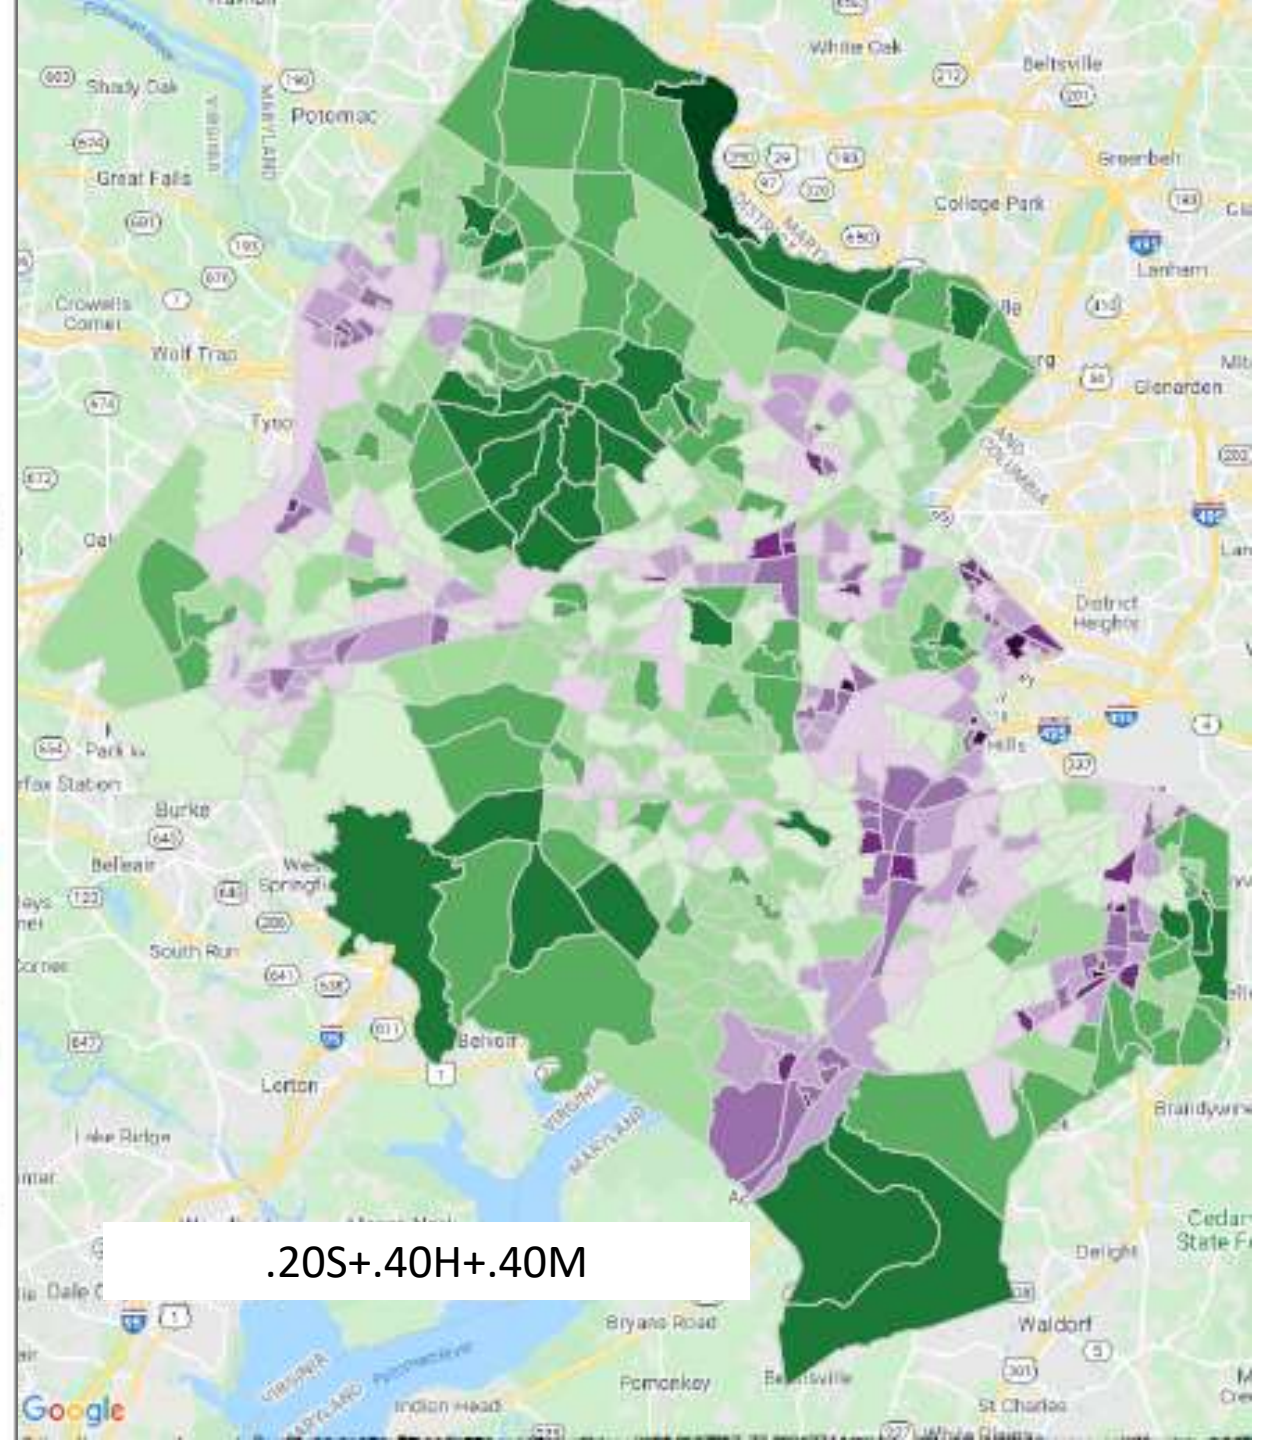

Vulnerability Index

Tree Canopy Coverage

Vulnerability Index

Census Tract Counts

.25S+.25H+.25P+.25M

Tree Canopy Coverage

Vulnerability Index

Census Tract Counts

.10S+.30H+.30P+.30M

Tree Canopy Coverage

Vulnerability Index

Census Tract Counts

.20S+.40H+.40P

Tree Canopy Coverage

Vulnerability Index

Census Tract Counts

.20S+.40H+.40M

://maps.google.com/maps?ll=39.1500757,-77.0200106&hl=en&gl=US&mapdata=6129.915032730300199.6372&mapsize=110m111e1112h12&output=html&zoom=12