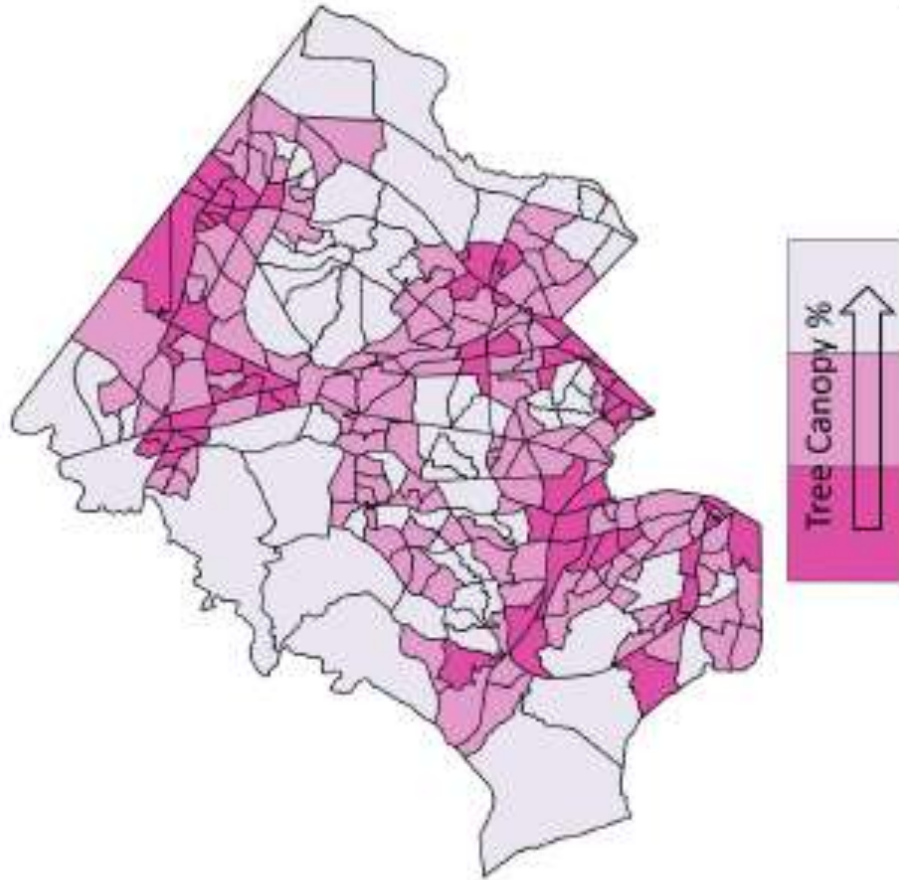

Plant Virginia Trees

Planting Prioritization Planning

Jim McGlone

Urban Forest Conservationist

Virginia Department of Forestry

Plantable Space

Tree Canopy Coverage

Vulnerability Index

Vulnerability Index

Tree Canopy Coverage

Vulnerability Index

Census Tract Counts

.25S+.25H+.25P+.25M

Tree Canopy Coverage

Vulnerability Index

Census Tract Counts

.10S+.30H+.30P+.30M

Tree Canopy Coverage

Vulnerability Index

Census Tract Counts

.20S+.40H+.40P

Tree Canopy Coverage

Vulnerability Index

Census Tract Counts

.20S+.40H+.40M

://maps.google.com/maps?ll=39.1500757,-77.0200106&hl=en&gl=US&mapdata=6129.915032730300199.6372&mapsize=110m111e1112h12&output=html&zoom=12