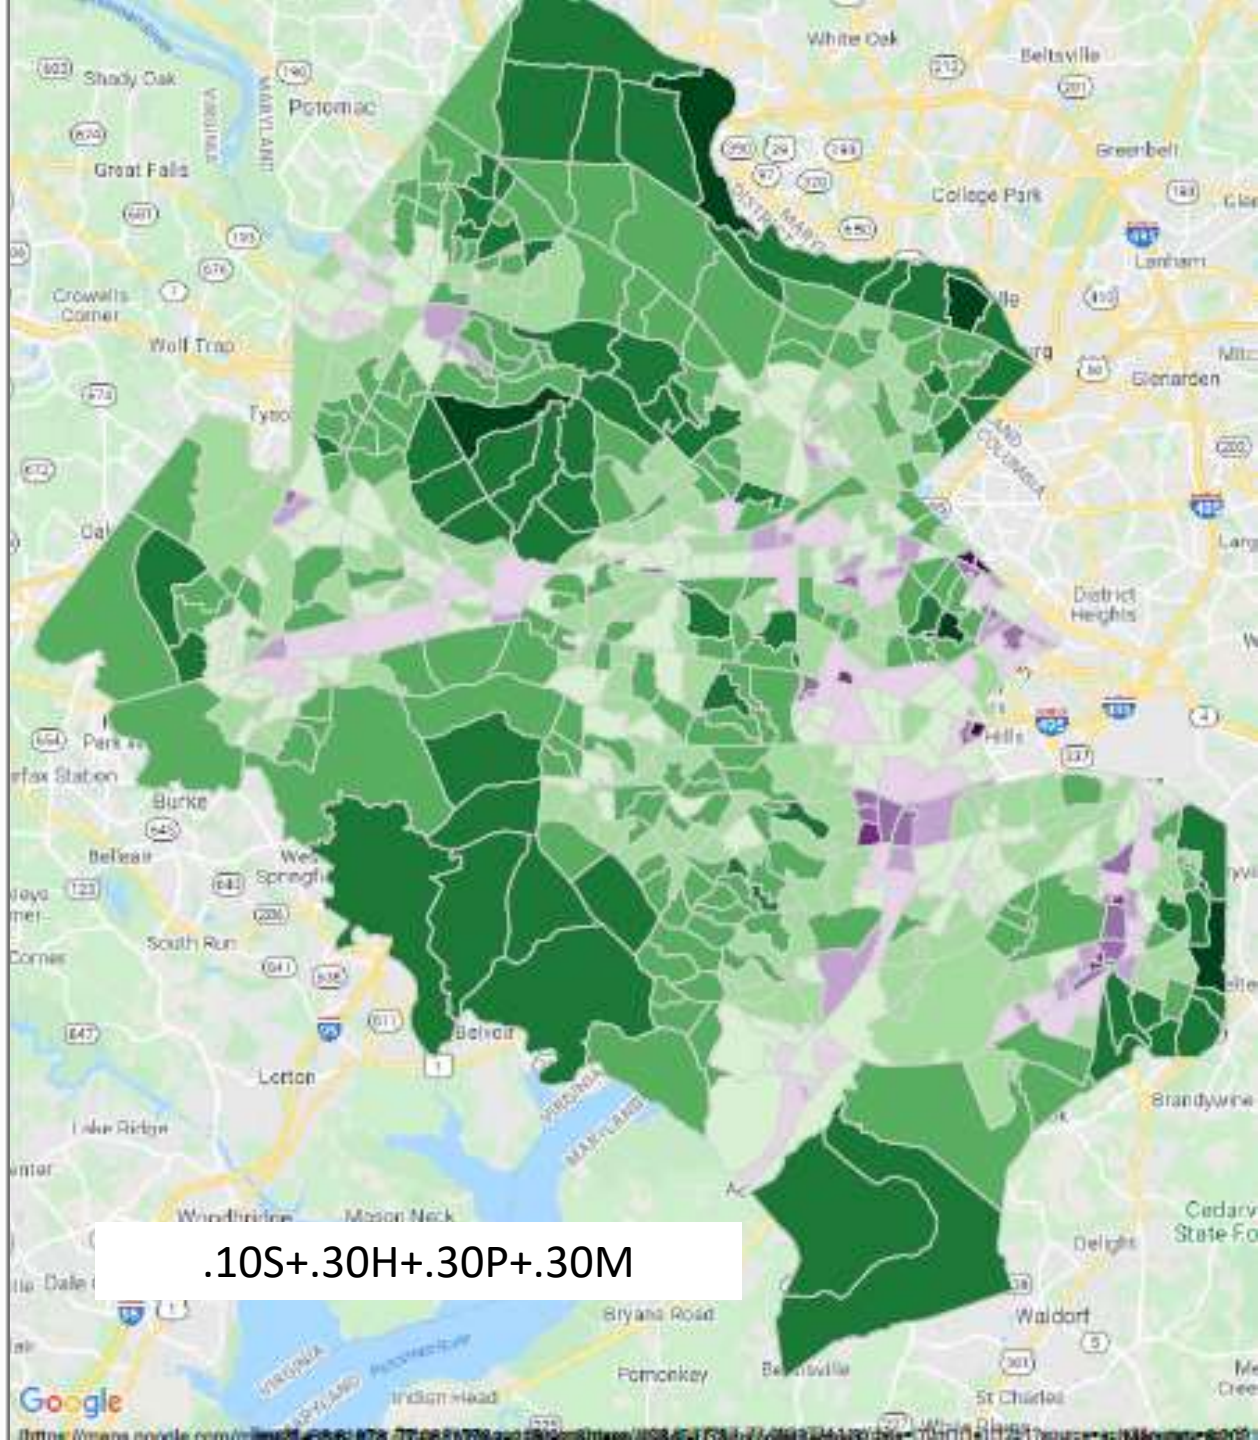

Vulnerability Index

Tree Canopy Coverage

Vulnerability Index

Census Tract Counts

.25S+.25H+.25P+.25M

Tree Canopy Coverage

Vulnerability Index

Census Tract Counts

.10S+.30H+.30P+.30M

Tree Canopy Coverage

Vulnerability Index

Census Tract Counts

.20S+.40H+.40P

Tree Canopy Coverage

Vulnerability Index

Census Tract Counts

.20S+.40H+.40M

://maps.google.com/maps?ll=39.1500757,-77.0200106&hl=en&gl=US&mapdata=6129.915032730300199.6372&mapsize=110m111e1112h12&output=html&zoom=12