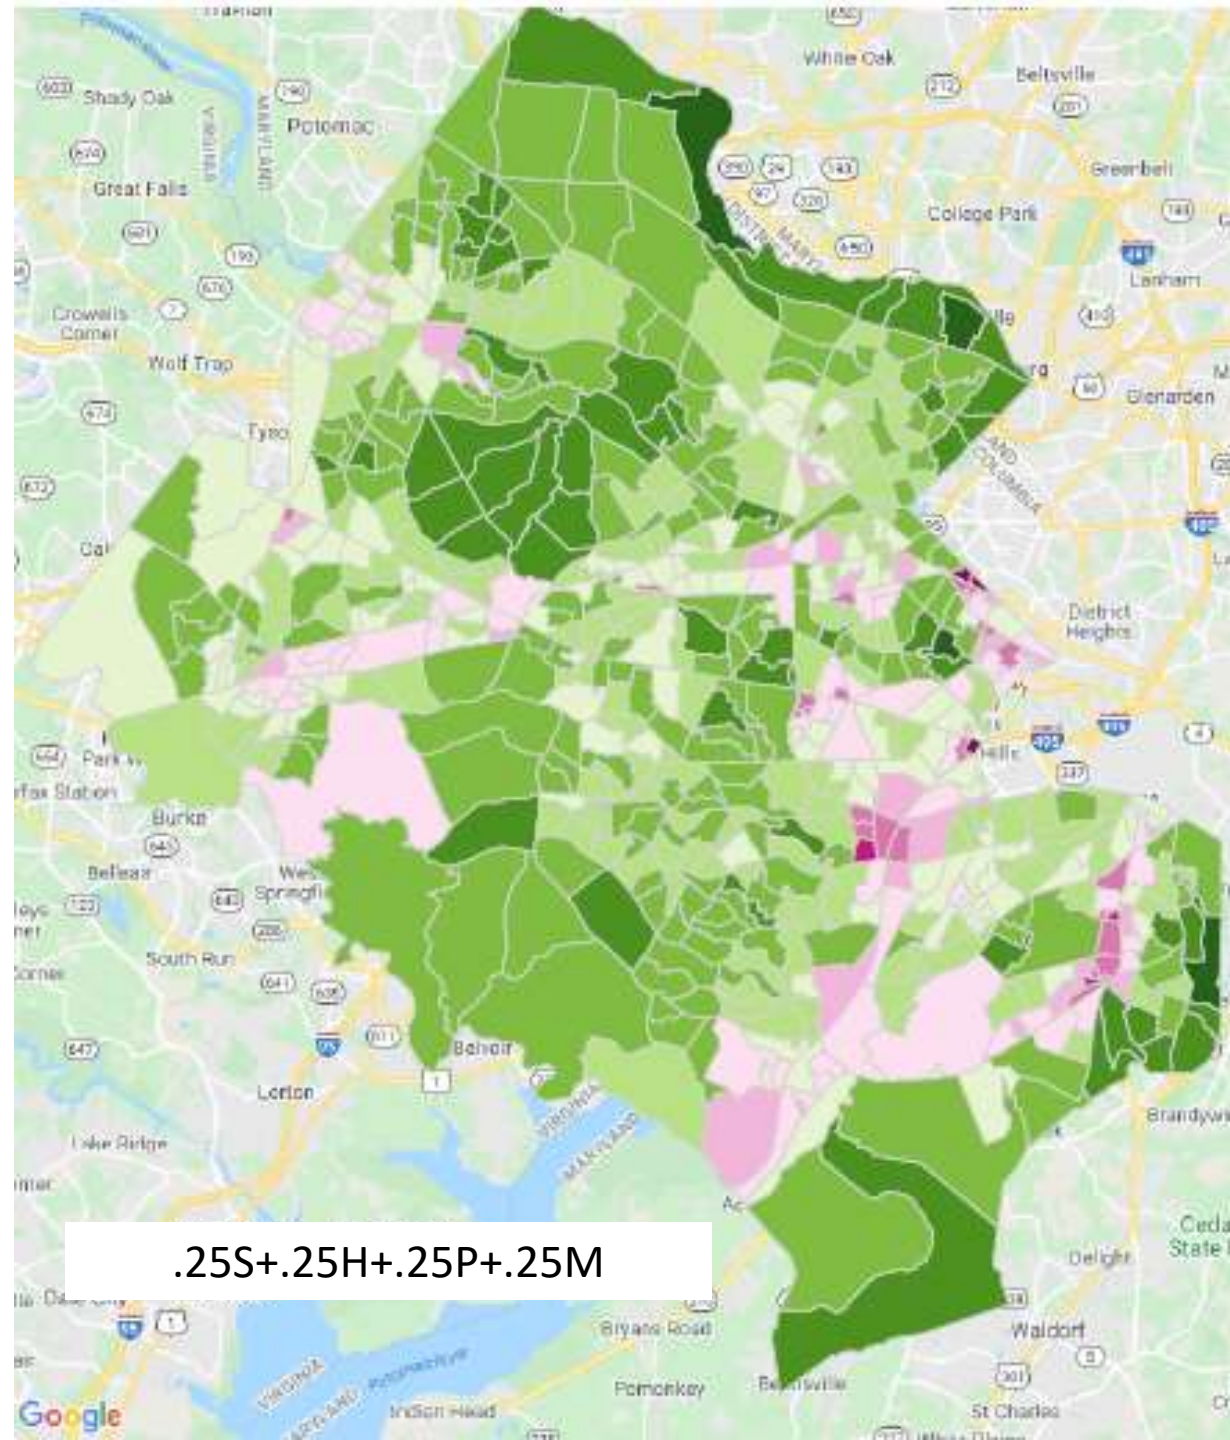

Vulnerability Index

Tree Canopy Coverage

Vulnerability Index

Census Tract Counts

.25S+.25H+.25P+.25M

Tree Canopy Coverage

Vulnerability Index

Census Tract Counts

.10S+.30H+.30P+.30M

Tree Canopy Coverage

Vulnerability Index

Census Tract Counts

.20S+.40H+.40P

Tree Canopy Coverage

Vulnerability Index

Census Tract Counts

.20S+.40H+.40M

://maps.google.com/maps?ll=39.1500757,-77.0200106&hl=en&gl=US&mapdata=6129.915032730300199.6372&mapsize=110m111e1112h12&output=html&zoom=12