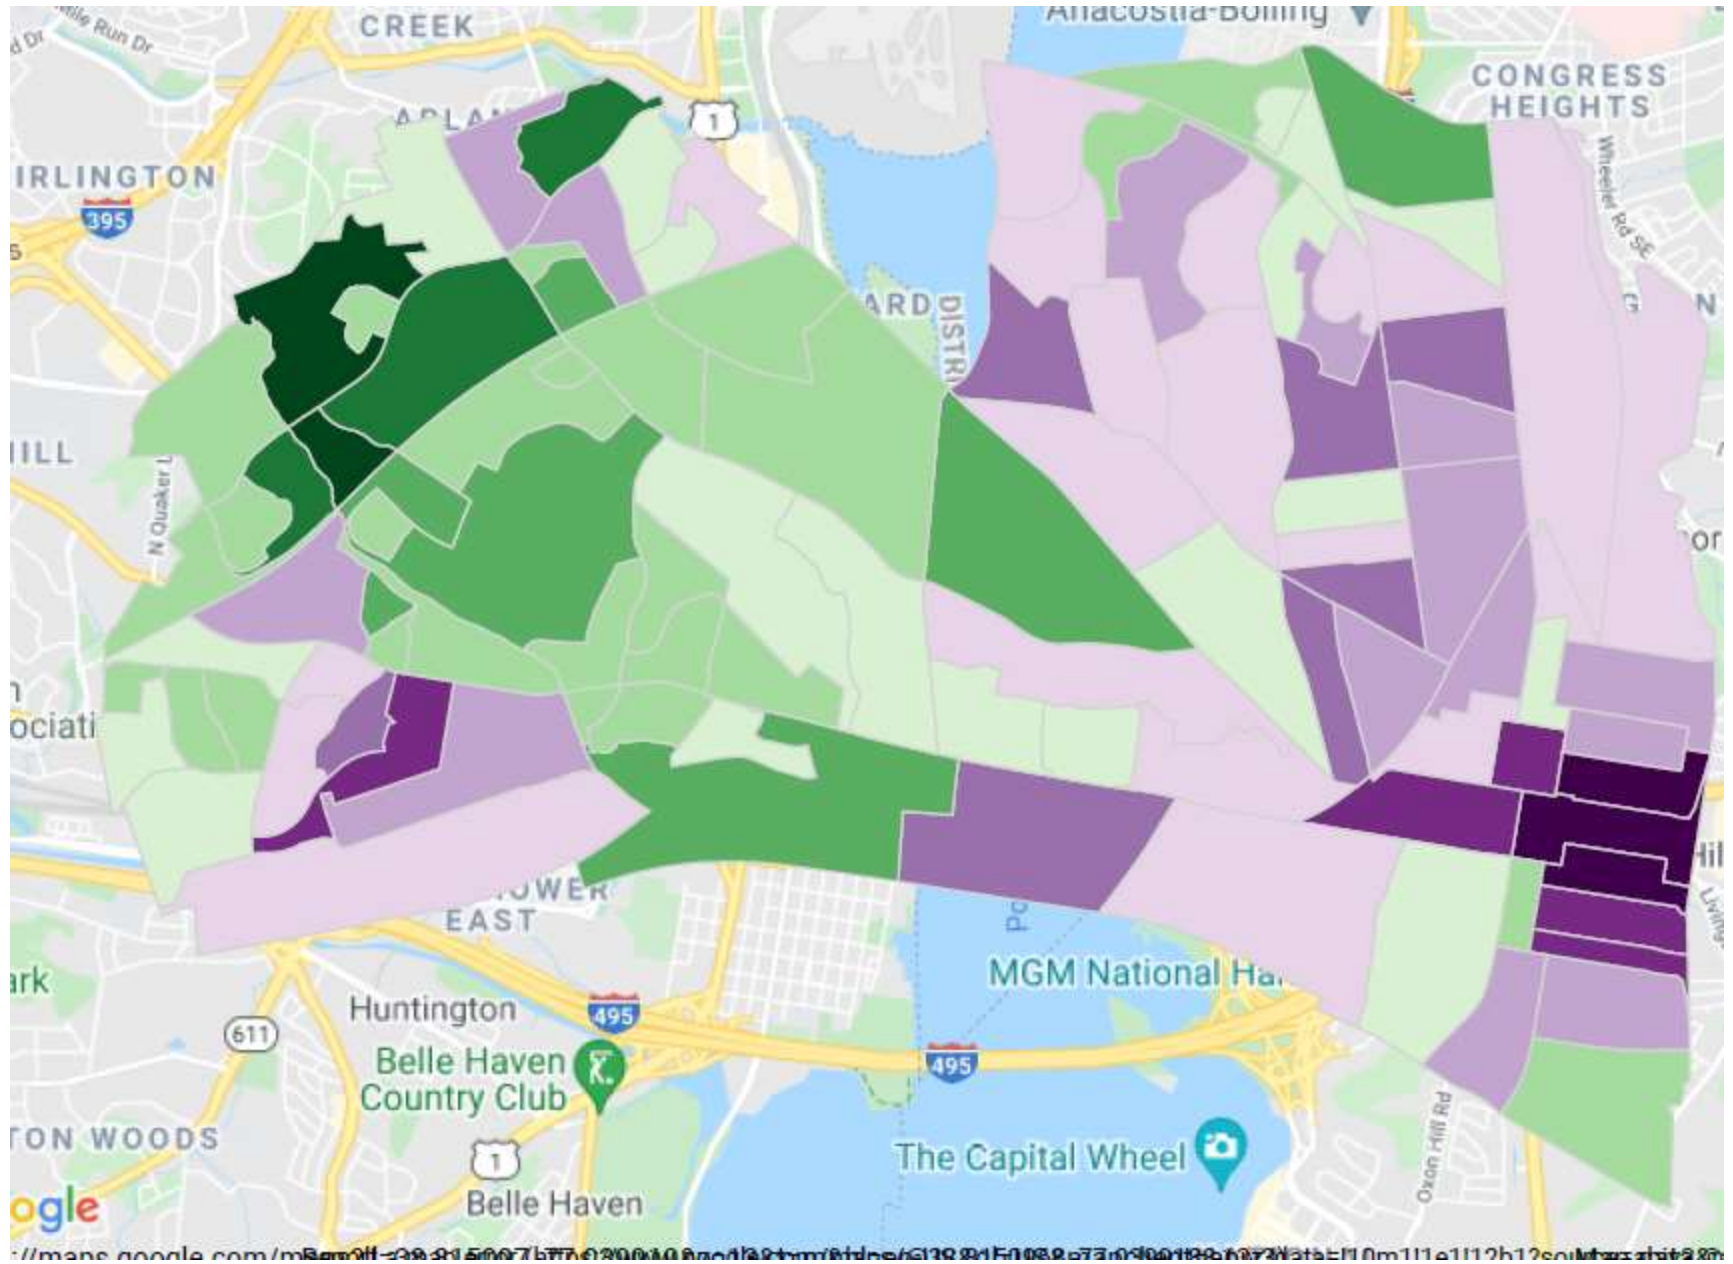

Vulnerability Index

Tree Canopy Coverage

Vulnerability Index

Census Tract Counts

.25S+.25H+.25P+.25M

Tree Canopy Coverage

Vulnerability Index

Census Tract Counts

.10S+.30H+.30P+.30M

Tree Canopy Coverage

Vulnerability Index

Census Tract Counts

.20S+.40H+.40P

Tree Canopy Coverage

Vulnerability Index

Census Tract Counts

.20S+.40H+.40M

://maps.google.com/maps?ll=39.1500757,-77.0200106&hl=en&gl=US&mapdata=6129.915032730300199.6372&mapsize=110m111e1112h12&output=html&zoom=12