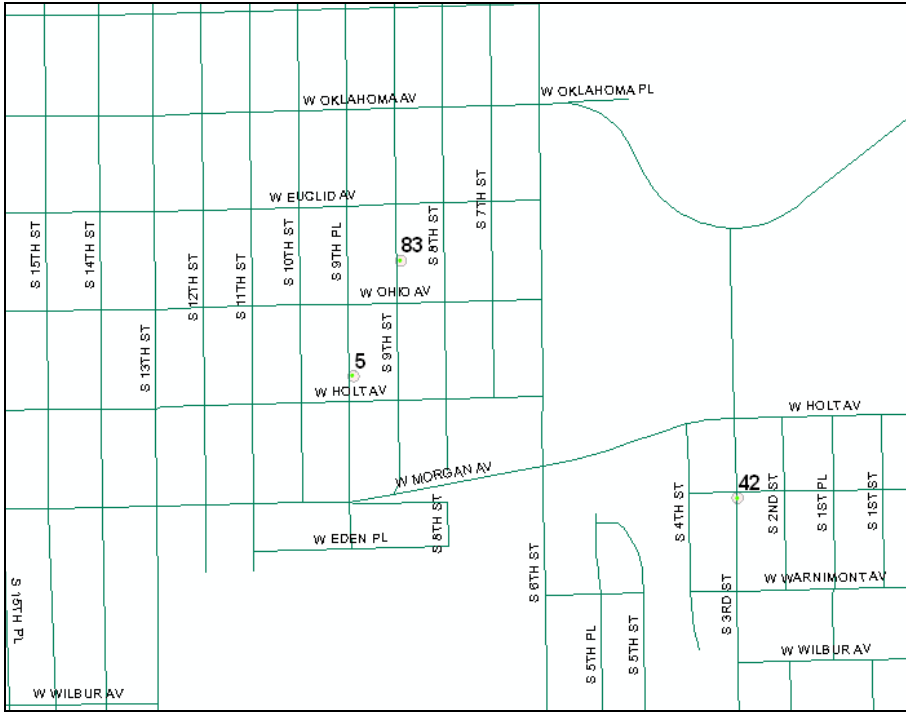

Milwaukee i-Tree Eco Plot 5

Location: 3358 S 9th Pl (no response) both neighbors Yes

Plot detail: